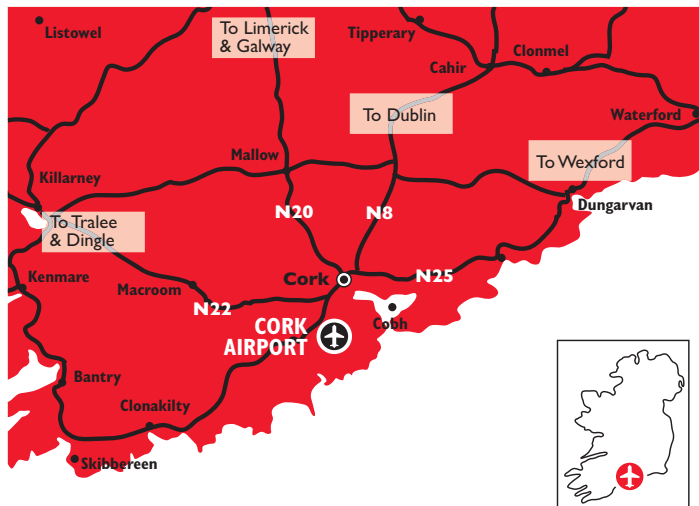

>> LOCATION

BY CAR

Cork Airport is conveniently located just 8 kilometres from Cork City Centre on the south end of the N27 when coming from the North, West, or East of Cork and off the R600 when coming from Kinsale.