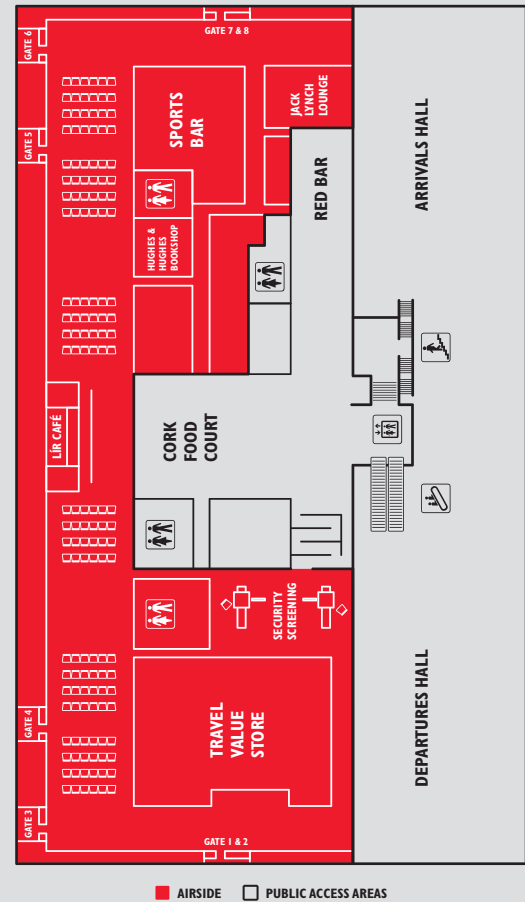

TERMINAL LAYOUT - LEVEL 2 <<