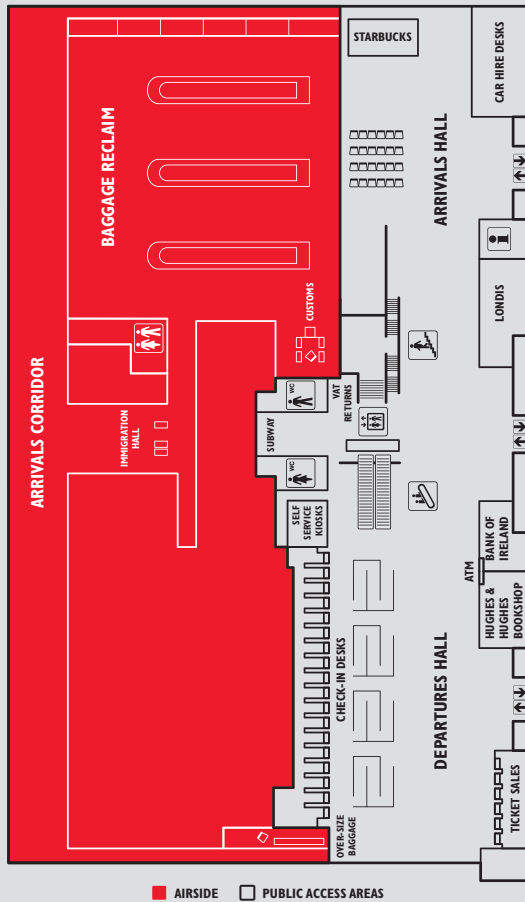

>> TERMINAL LAYOUT - LEVEL 1