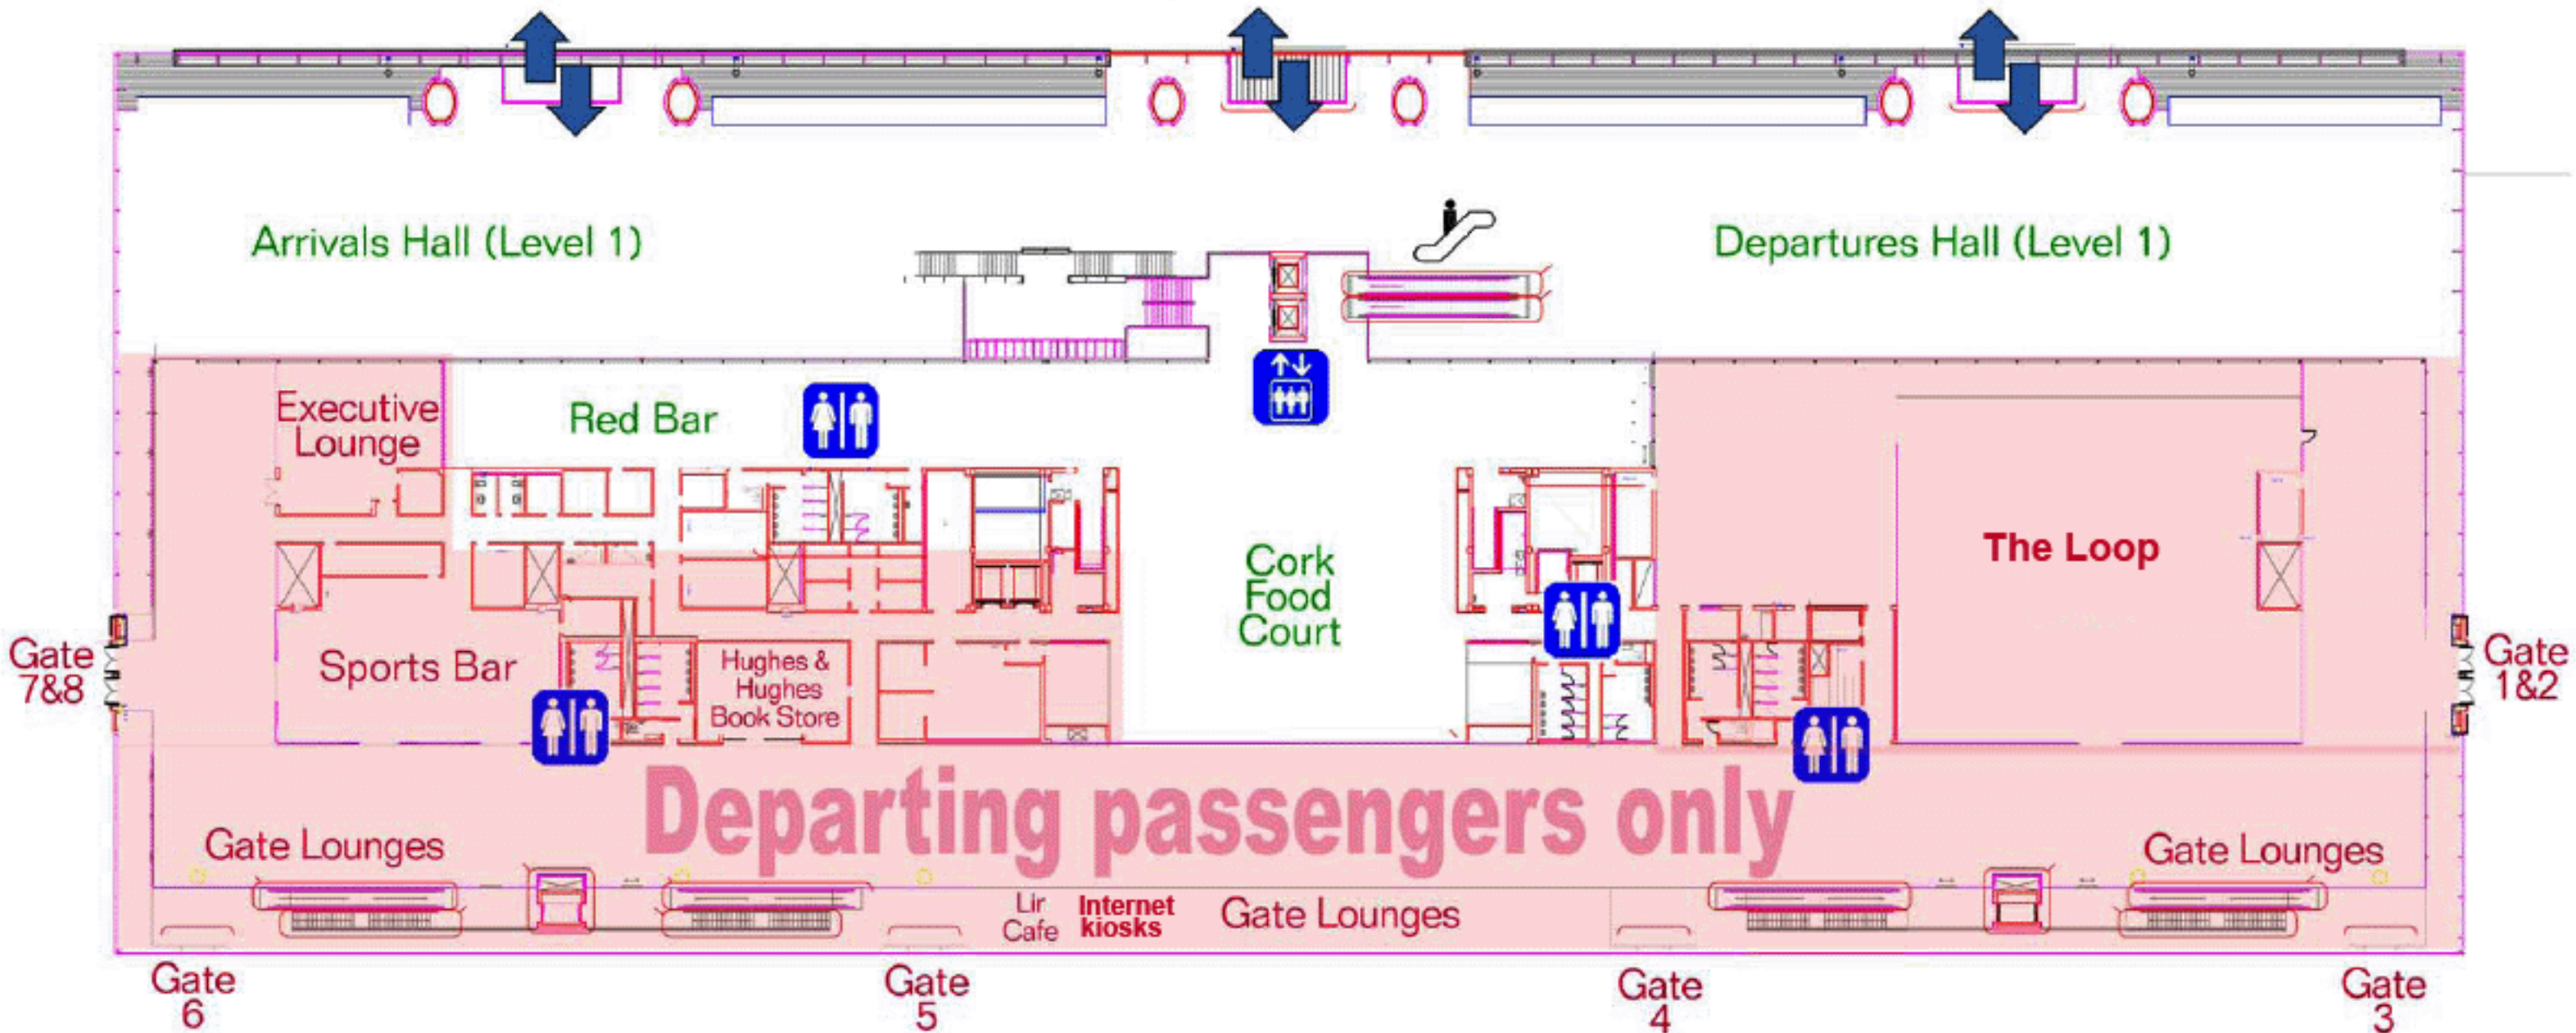

CORK AIRPORT

AERFORT CHORCAÍ

Upper Level Terminal Map - Departures Lounge

©Cork Airport 2009